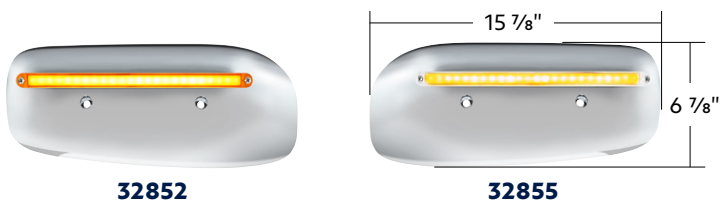

# Rear Headlight Housing Cover

**CHROME**  
HIGH-QUALITY  
CHROME FINISH

**GloLight™**

## 24 LED GloLight Rear Headlight Housing Cover

2008-2023 Peterbilt 389

- High quality chrome plated finish w/ triple chrome plating process
- High quality injection molded polycarbonate lens
- Unique patented GloLight design, vivid glow effect on running light
- Bright amber LEDs work on all 12V DC systems
- Electronics sealed in epoxy to resist corrosion and moisture
- Fits & installs directly in place of original rear HL housing cover
- Wire color code: **WHITE**=ground, **BLACK**=low function (running light), **RED**=high function (turn signal)

## 20 High Power LED 5-3/4" Headlight With LED DRL/Position Light - Black

- 1200 lumens low beam & 1450 lumens high beam LED
- Bright dual function daytime running light/position light bar with 18 bright white LEDs
- Beautiful crystal clear polycarbonate front lens
- Reinforced aluminum reflector, rugged anti-vibration construction
- Direct replacement to sealed beam type headlights
- Easy plug-in design with H4 plug and male bullet plugs for position light wiring
- 12V DC compatible, DOT/SAE, FMVSS 108
- Wire color code: **RED**=low beam, **WHITE**=high beam, **BLACK**=ground, **BROWN**=position light, **BLUE**=DRL
- IP67 water resistant