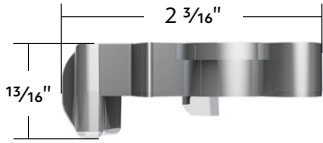

70270

Candy Color Plastic Splitter Button

Eaton Fuller 15 Speed Shifter

- Quality injection molded plastic for durability
- Premium automotive paint in vibrant candy colors
- Fits Eaton Fuller A-6915, 15 speed shifter
- Matching gearshift knobs, shifter shaft extensions, steering wheel spinners, covers, and air valve knobs available separately

70270	Chrome	1 Pc. / Card
70291	Cadmium Orange	1 Pc. / Card
70292	Indigo Blue	1 Pc. / Card
70293	Emerald Green	1 Pc. / Card
70294	Candy Red	1 Pc. / Card
70295	Liquid Silver	1 Pc. / Card
70296	Pearl White	1 Pc. / Card
70297	Electric Yellow	1 Pc. / Card
70373	Candy Purple	1 Pc. / Card
70374	Glossy Black	1 Pc. / Card
70375	Matte Black	1 Pc. / Card

Skull Air Valve Knob

- Made of quality zinc alloy ensures strength and durability
- Ultra high quality 3-dimensional skull design
- Easy screw-on installation

71018	Candy Purple	1 Pc. / Card

NEW COLORS

"Tractor" Maltese Cross Air Valve Knob Sticker Only

- Chrome Maltese cross sticker for air valve knobs, sticker only
- Beautiful glossy lettering with special clear resin top surface

23222-2W	White - NEW	1 Pc. / Each
23222-2G	Green	1 Pc. / Each